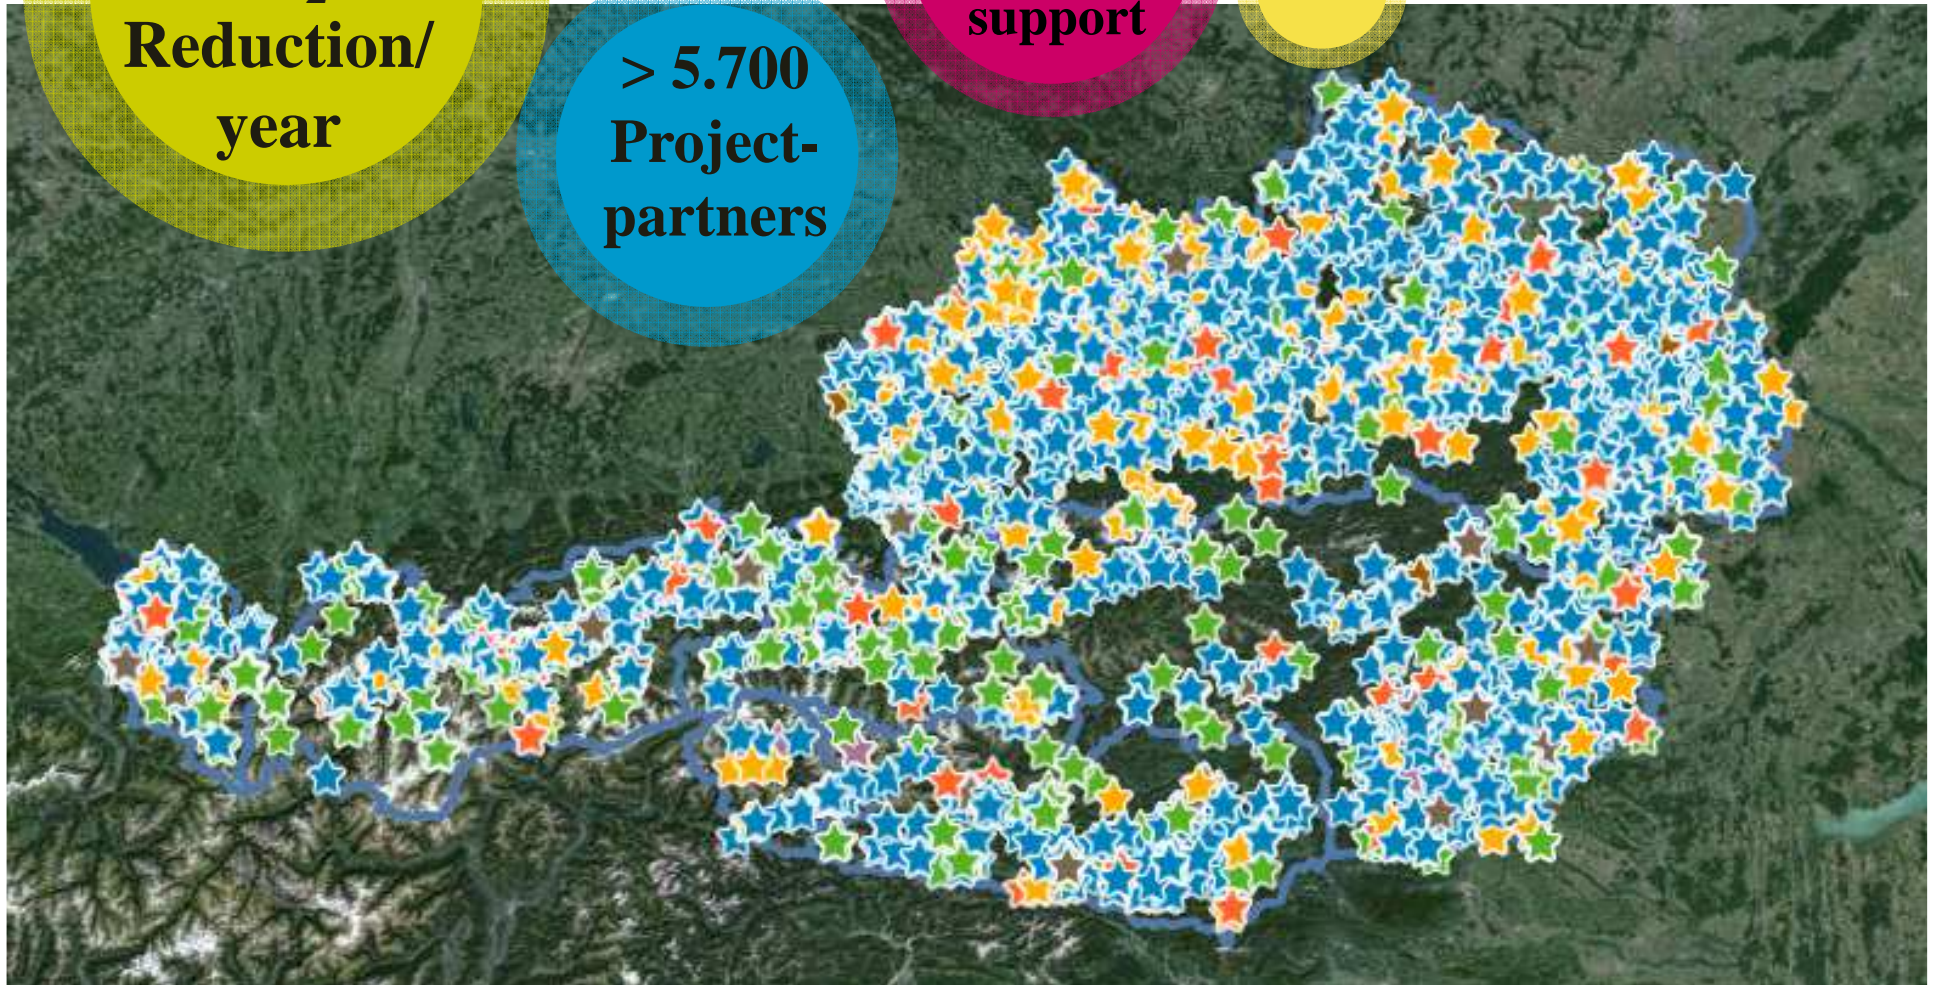

590.000 TONS CO₂ =

12 times travelling to the sun back & forth!

MINISTERIUM
FÜR EIN
LEBENSWERTES
ÖSTERREICH

klimaaktiv

mobil

klima**aktiv** mobil is the National Action Programme for Mobility Management to reduce CO₂ emissions and to promote environmentally friendly and energy efficient mobility. It provides a national framework to motivate and support companies and public services, cities, municipalities and regions, leisure and tourism operators, construction companies and real estate developers, schools and youth groups to develop and implement measures to reduce CO₂ emissions from related transport activities.