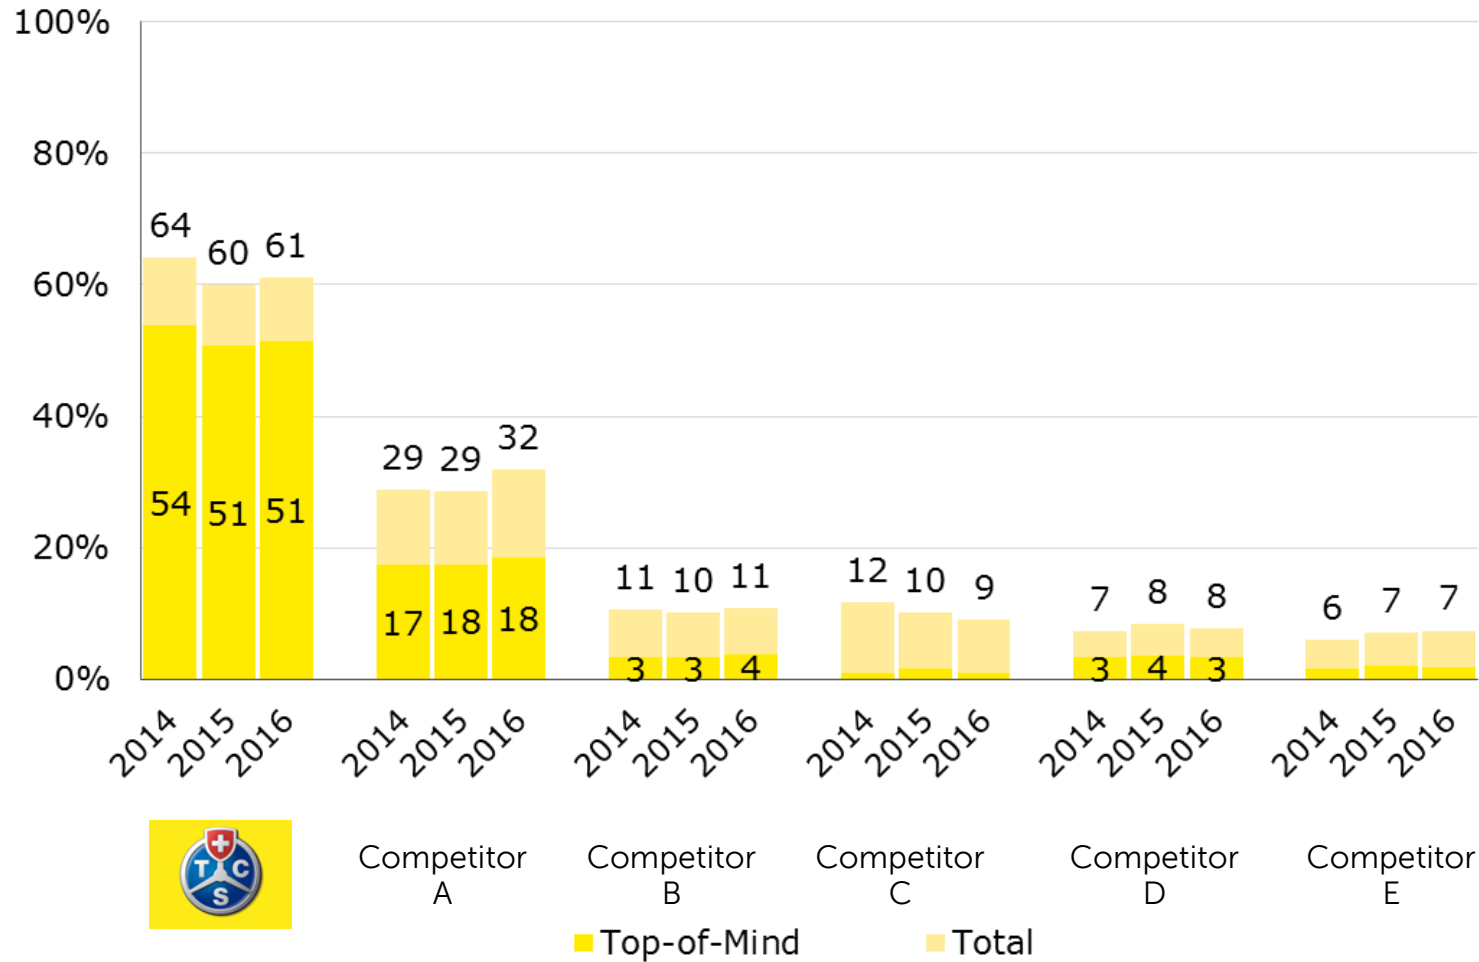

We are known...