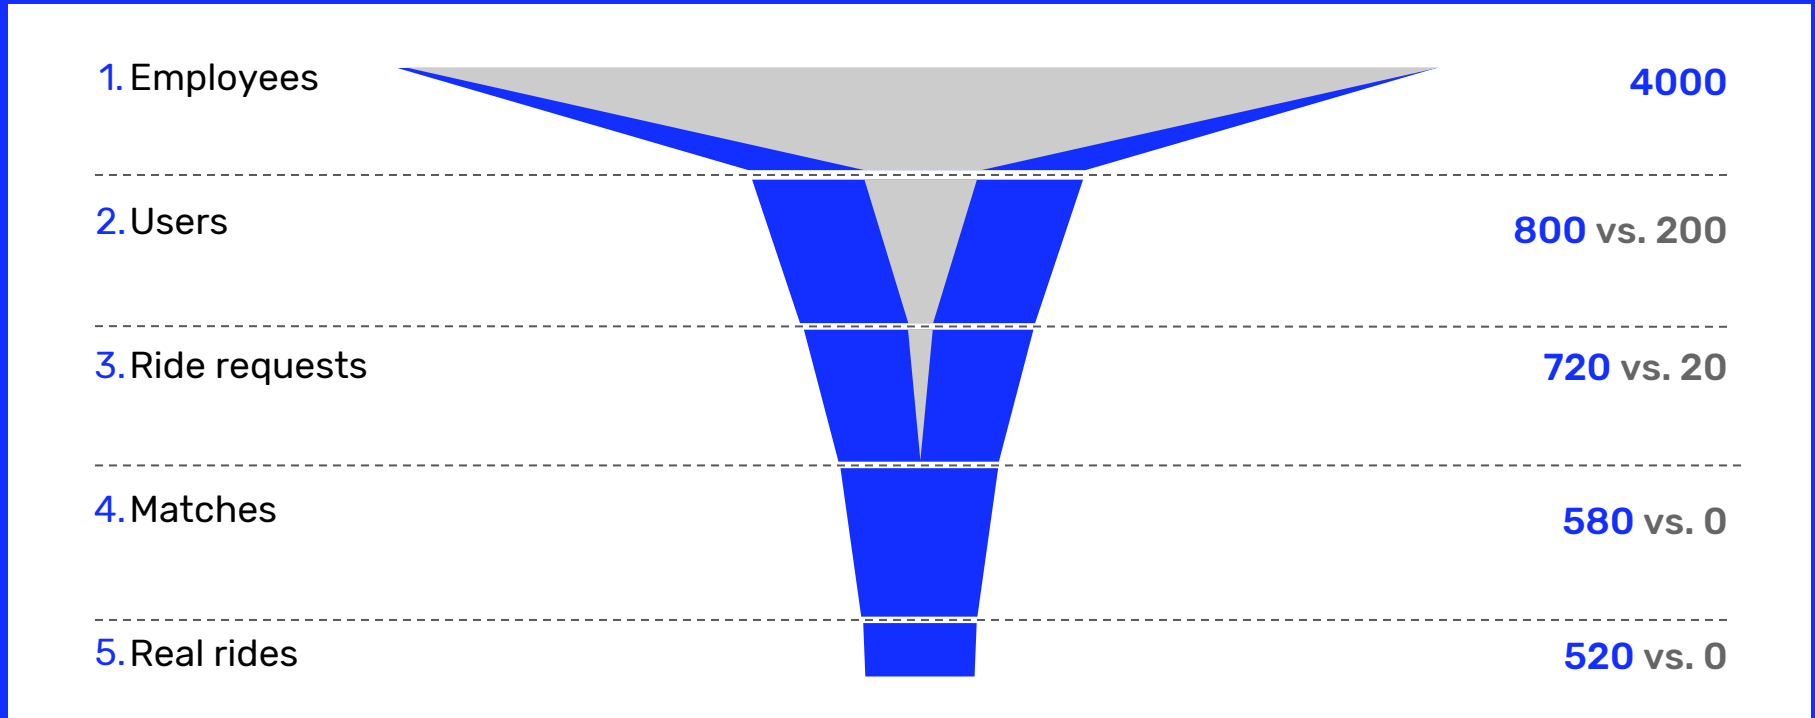

100Punkte Challenge

Ridesharing

Smart Parking
Great RideBonus
| Easy Onboarding
Managed Service

Business park or city area across company borders to achieve a critical mass

Order platform

Ridesharing

Smart Parking
Great Ride Bonus
Easy Onboarding
| Managed Service