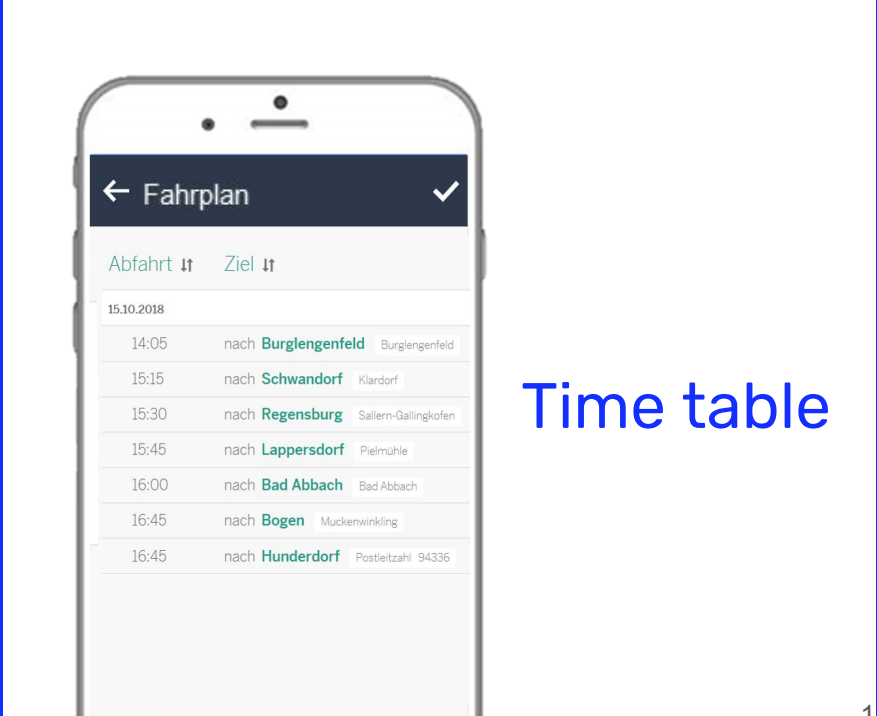

Business Shuttle