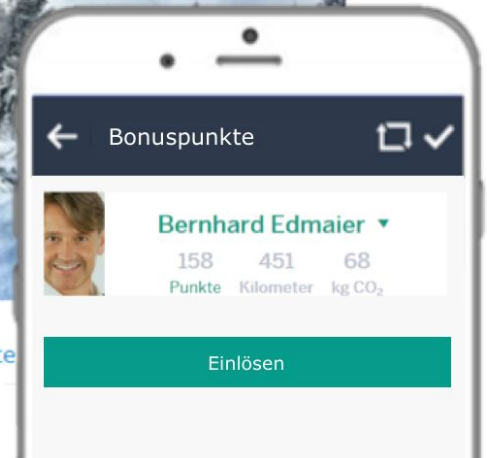

| **Smart Parking**
Great RideBonus
Easy Onboarding
Managed Service

Ride
Request

Ridesharing

Smart Parking
Great RideBonus
Easy Onboarding
Managed Service

300Punkte Challenge 1x Lamzac hawaii blue

200Punkte Challenge FITFOX Fitness-Tickets

100Punkte Challenge

Ridesharing

Smart Parking
Great RideBonus
| Easy Onboarding
Managed Service

Business park or city area across company borders to achieve a critical mass

Order platform

Ridesharing

Smart Parking
Great Ride Bonus
Easy Onboarding
| Managed Service