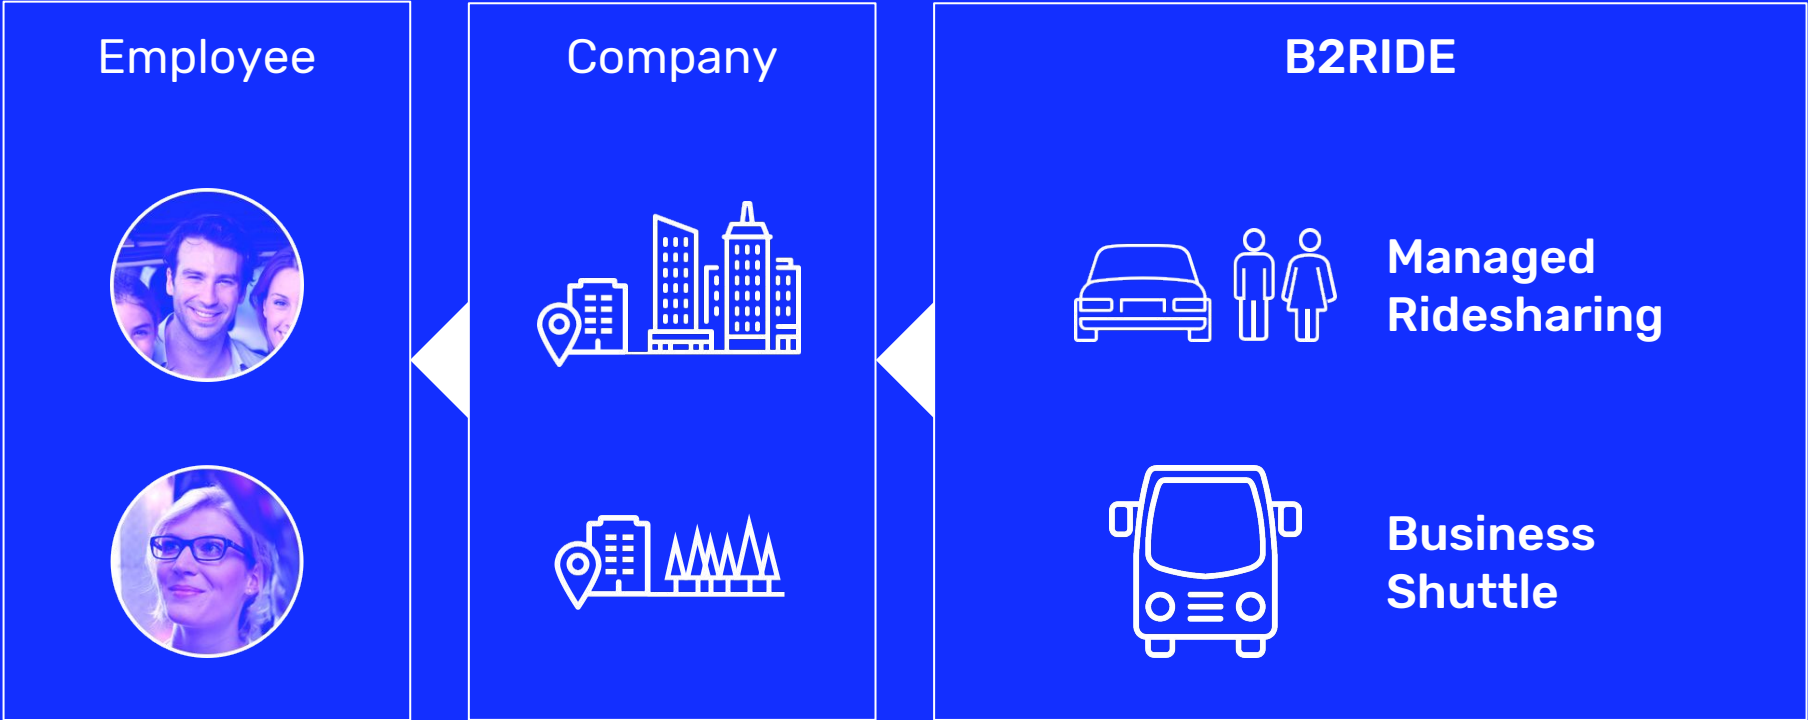

B2RIDE | Corporate Mobility Services

by two-ride UG

wocomoco 2018

Rotterdam

Dr.-Ing. Bernhard Edmaier

Founder & Owner

Mobility as a Service

Ridesharing

| **Smart Parking**
Great RideBonus
Easy Onboarding
Managed Service

Ride
Request

Ridesharing

Smart Parking
Great RideBonus
Easy Onboarding
Managed Service

300Punkte Challenge 1x Lamzac hawaii blue

200Punkte Challenge FITFOX Fitness-Tickets

100Punkte Challenge

Ridesharing

Smart Parking
Great RideBonus
| Easy Onboarding
Managed Service

Business park or city area across company borders to achieve a critical mass

Order platform

Ridesharing

Smart Parking
Great Ride Bonus
Easy Onboarding
| Managed Service

Business Shuttle

Single App Solution

Managed
Ridesharing

Business
Shuttle

B2RIDE

We create a new
shared mobility ecosystem
for companies

Customers and Partners

Enable meaningful use of travel time