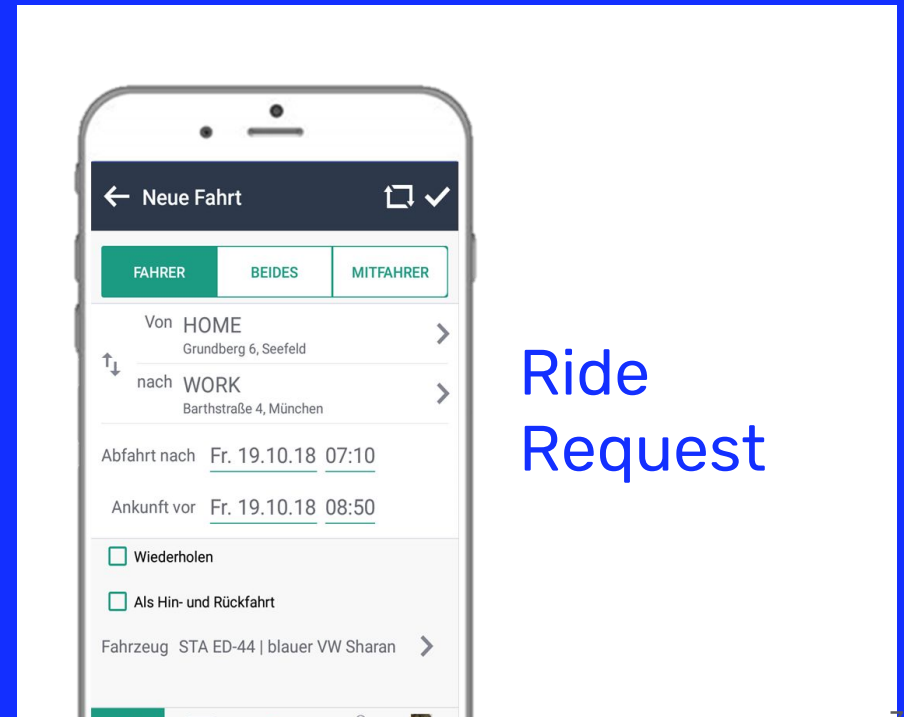

| **Smart Parking**
Great RideBonus
Easy Onboarding
Managed Service

Ride
Request

Ridesharing

Smart Parking
Great RideBonus
Easy Onboarding
Managed Service

300Punkte Challenge 1x Lamzac hawaii blue

200Punkte Challenge FITFOX Fitness-Tickets

100Punkte Challenge

Ridesharing

Smart Parking
Great RideBonus
| Easy Onboarding
Managed Service

Business park or city area across company borders to achieve a critical mass

Order platform

Ridesharing

Smart Parking
Great Ride Bonus
Easy Onboarding
| Managed Service