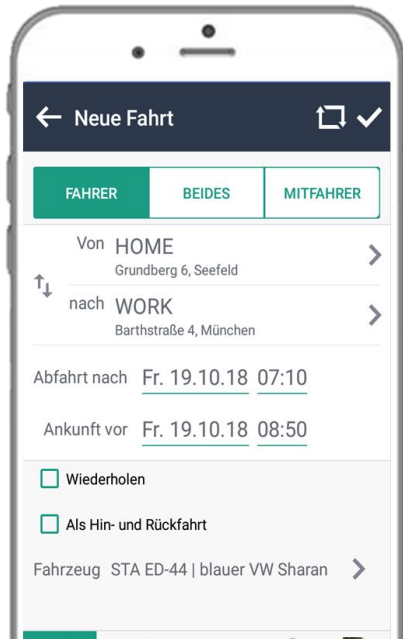

Single App Solution

Managed
Ridesharing